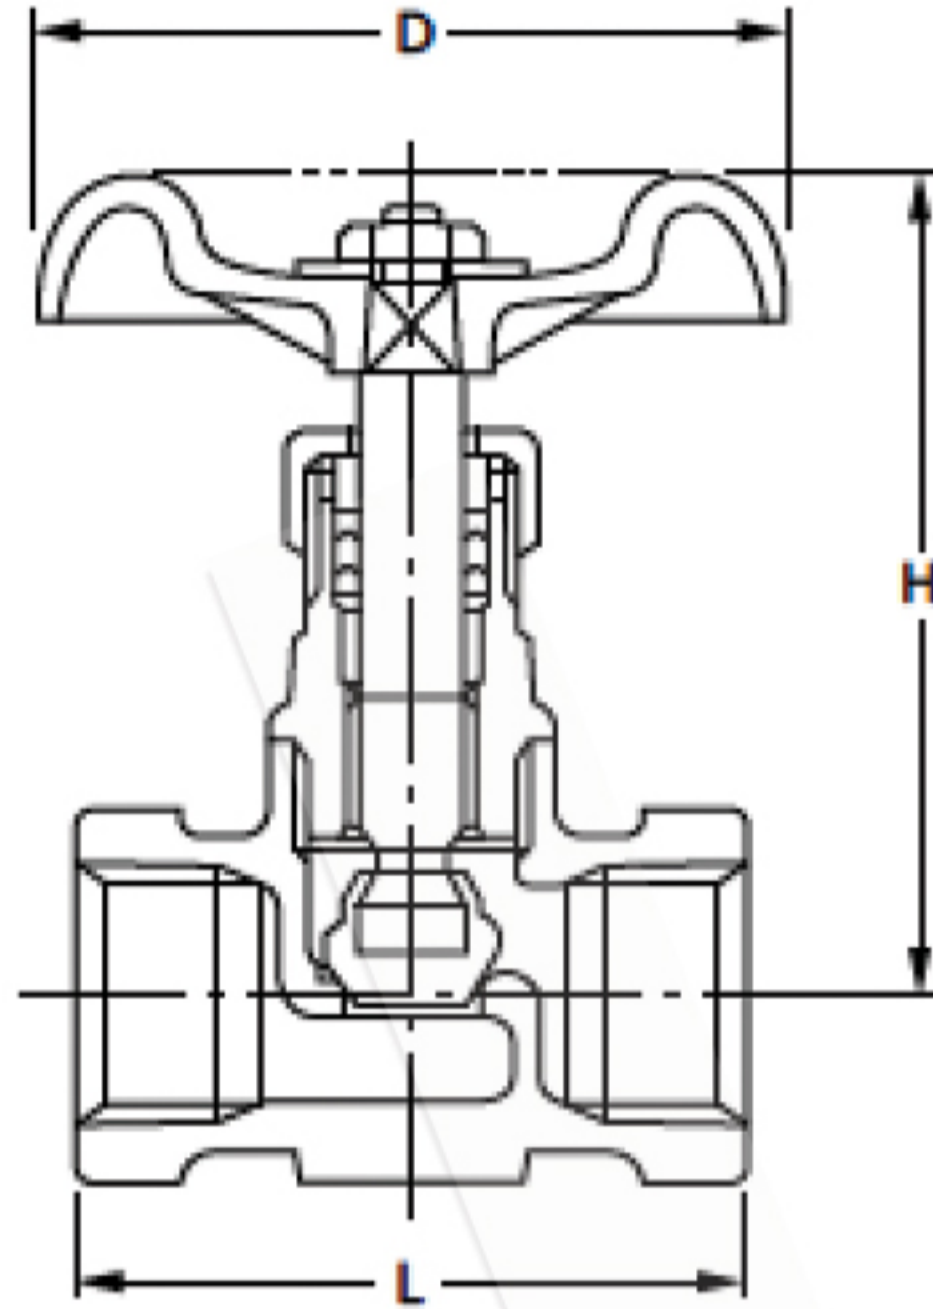

5K

GLOBE VALVE

Pressure-Temperature Rating: 1.0 MPa: 180°C

UCL

Parts	UCL
Body	SCS13A
Bonnet	SCS13A
Stem	SUS304
Disc	SUS304
Gland	SUS304
Gland packing	Refer to Page 10
Packing nut	SCS13A
Handwheel	ZDC (8 to 25) / ADC (32 to 50)
Name plate	A1050P

Face to face dimensions: KITZ Std.  
 End thread dimensions: JIS B0203  
 Wall thickness: KITZ Std.

Nominal Size	1/4	3/8	1/2	3/4	1	1 1/4	1 1/2	2	Unit: mm
	8	10	15	20	25	32	40	50	
L	44	48	52	60	72	80	90	100	
H	68	68	68	93	100	122	138	153	
D	55	55	55	60	70	80	90	100	